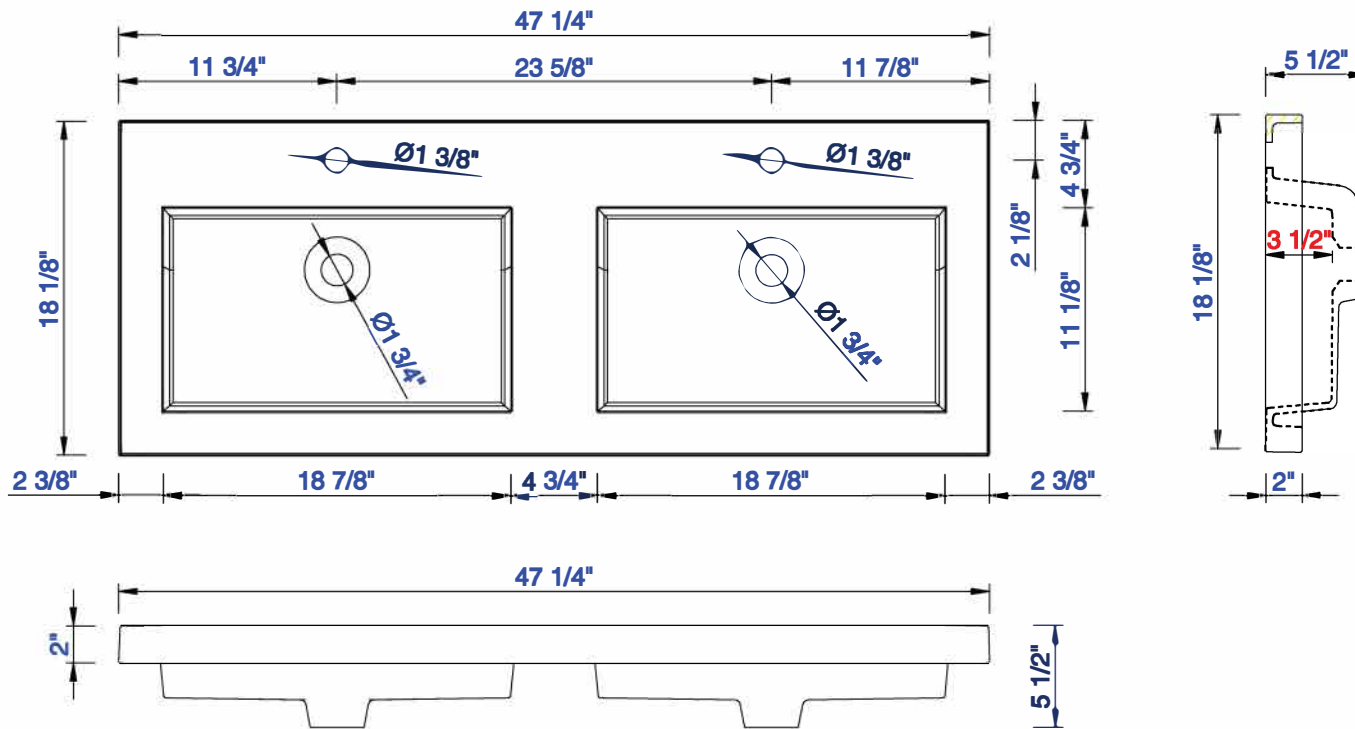

47 1/4"

Item Number:
CSP-S4718D-WG

JAMES MARTIN

VANITIES™

CSP 47 1/4" Countertop with
Dual Integrated Basin Sinks
Diagrams with Dimensions
page 01 of 01

1200mm

Item Number:
CSP-S4718D-WG

JAMES MARTIN

VANITIES™

CSP 1200mm Countertop with
Dual Integrated Basin Sinks
Diagrams with Dimensions
page 01 of 01